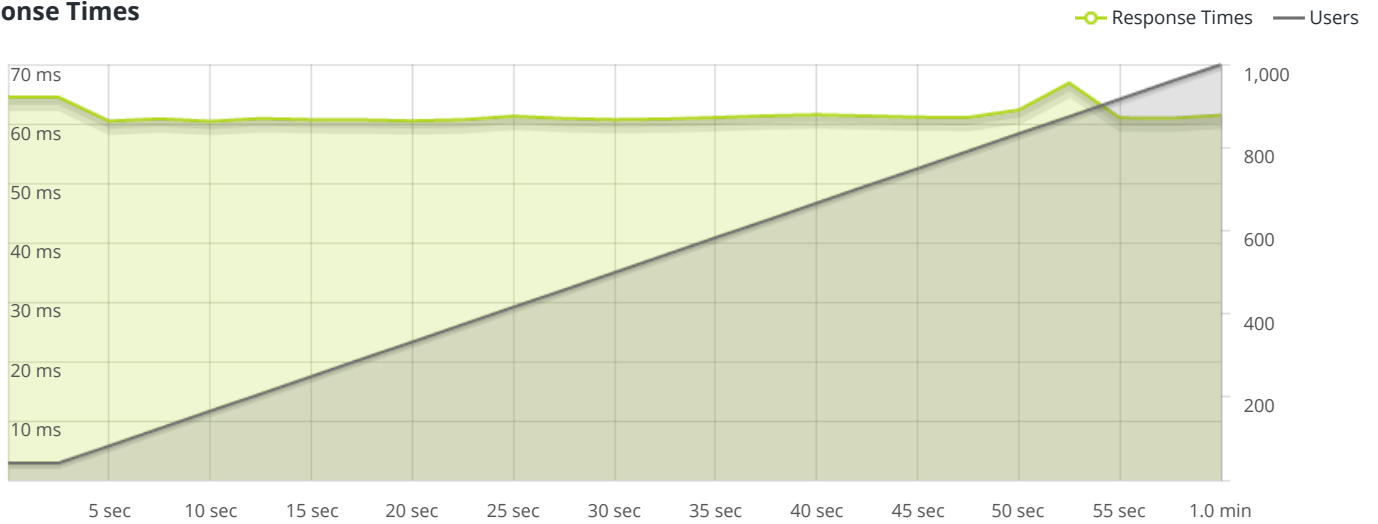

Hits **100.00%** (27755)

Errors **0.00%** (0)

Timeouts **0.00%** (0)

Hits

This rush generated **27,755** successful hits. The number of hits includes all the responses listed below. For example, if you only want **HTTP 200 OK** responses to count as Hits, then you can specify `--status 200` in your rush.

Code	Type	Description	Amount
200	HTTP	OK	27755

HTTP 200 OK **100%** (27755)

Response Times

STEP 1
Response Times

The max response time was: **66 ms @ 874 users**

Hit Rate

STEP 1
Hits/sec Errors/sec Timeouts/sec