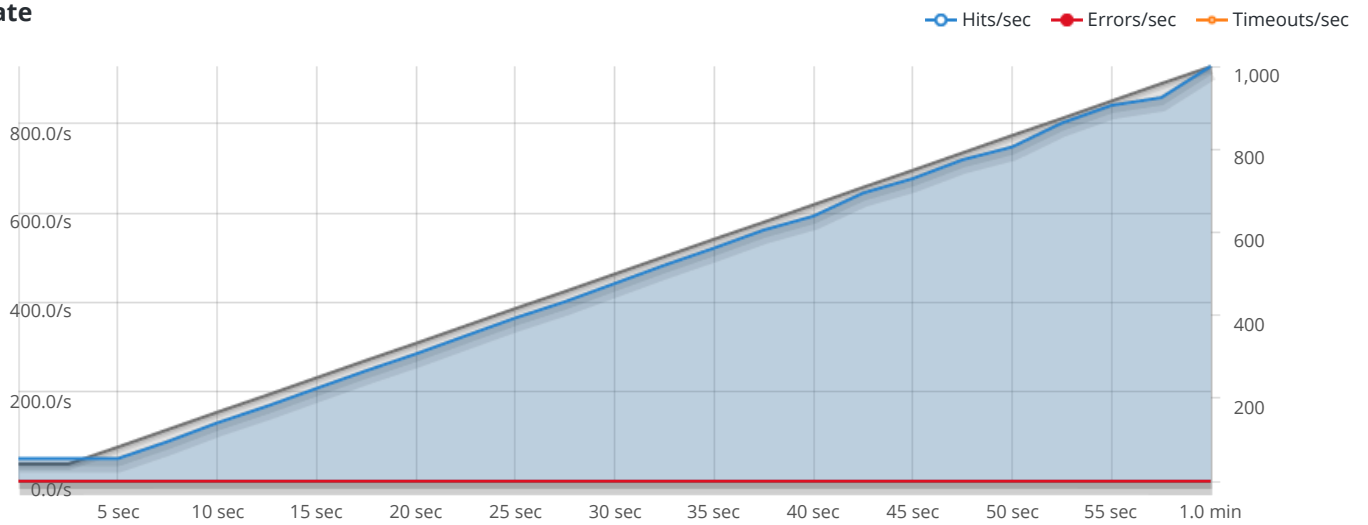

Hits **100.00%** (27755)

Errors **0.00%** (0)

Timeouts **0.00%** (0)

Hits

This rush generated **27,755** successful hits. The number of hits includes all the responses listed below. For example, if you only want **HTTP 200 OK** responses to count as Hits, then you can specify `--status 200` in your rush.

Code	Type	Description	Amount
200	HTTP	OK	27755

HTTP 200 OK **100%** (27755)

Response Times

STEP 1
Response Times

The max response time was: **66 ms @ 874 users**

Hit Rate

STEP 1
Hits/sec Errors/sec Timeouts/sec

The max hit rate was: **929 hits per second**