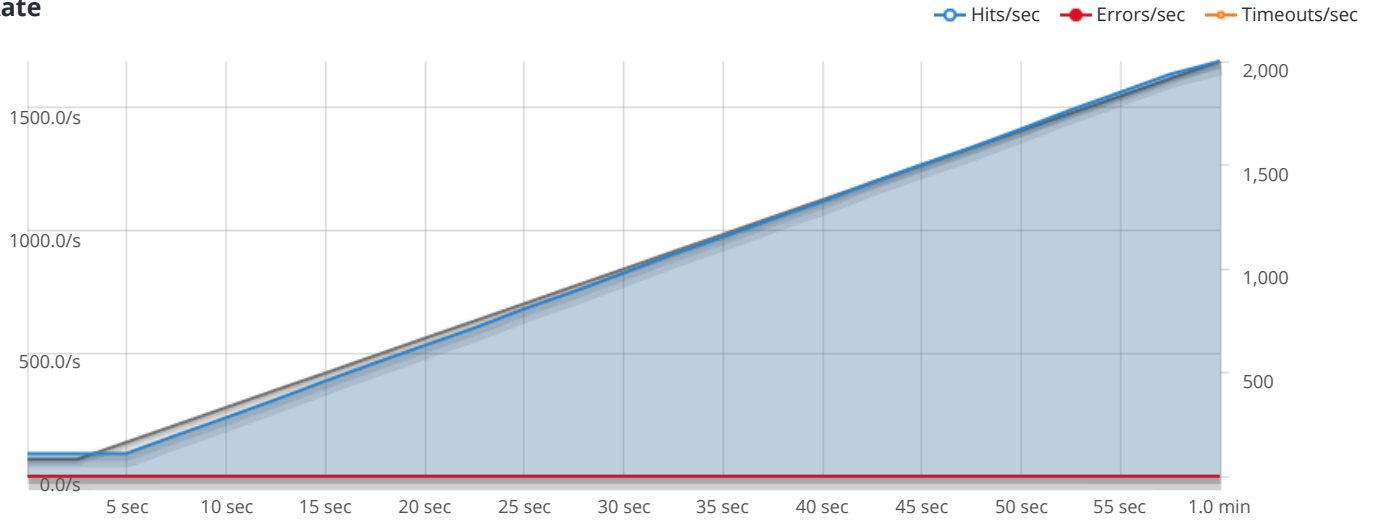

Hits **100.00%** (51781)

Errors **0.00%** (0)

Timeouts **0.00%** (0)

Hits

This rush generated **51,781** successful hits. The number of hits includes all the responses listed below. For example, if you only want **HTTP 200 OK** responses to count as Hits, then you can specify **--status 200** in your rush.

Code	Type	Description	Amount
200	HTTP	OK	51781

HTTP 200 OK **100%** (51781)

Response Times

STEP 1
Response Times

The max response time was: **135 ms @ 1916 users**

Hit Rate

STEP 1
Hits/sec Errors/sec Timeouts/sec

The max hit rate was: **1,689 hits per second**