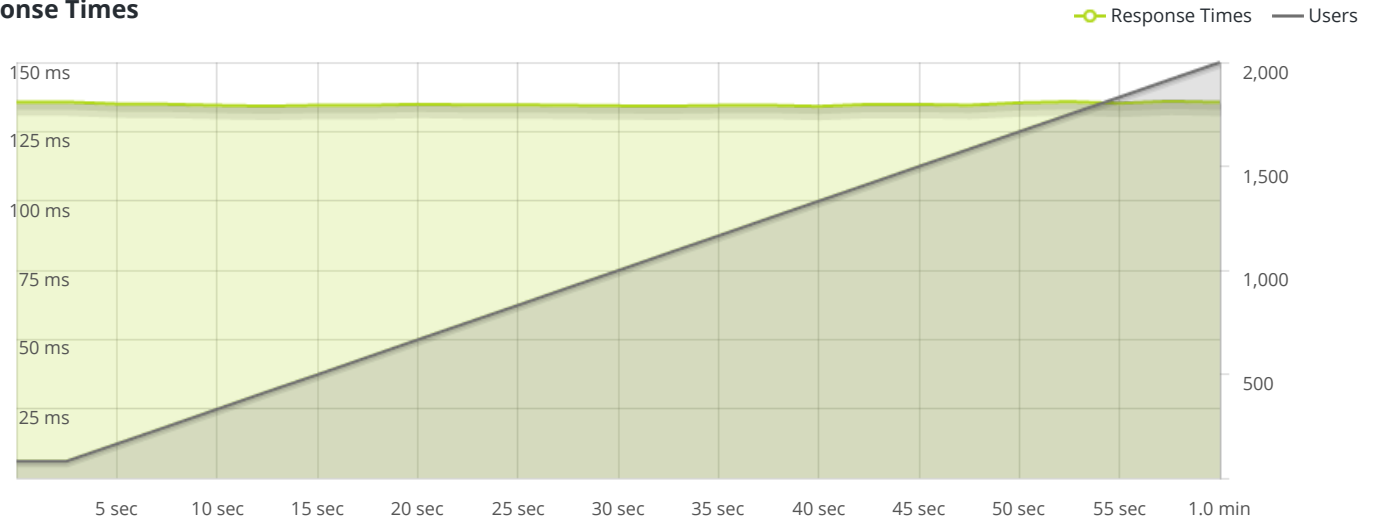

Hits **100.00%** (51781)

Errors **0.00%** (0)

Timeouts **0.00%** (0)

Hits

This rush generated **51,781** successful hits. The number of hits includes all the responses listed below. For example, if you only want **HTTP 200 OK** responses to count as Hits, then you can specify **--status 200** in your rush.

Code	Type	Description	Amount
200	HTTP	OK	51781

HTTP 200 OK **100%** (51781)

Response Times

STEP 1
Response Times

The max response time was: **135 ms @ 1916 users**

Hit Rate

STEP 1
Hits/sec Errors/sec Timeouts/sec