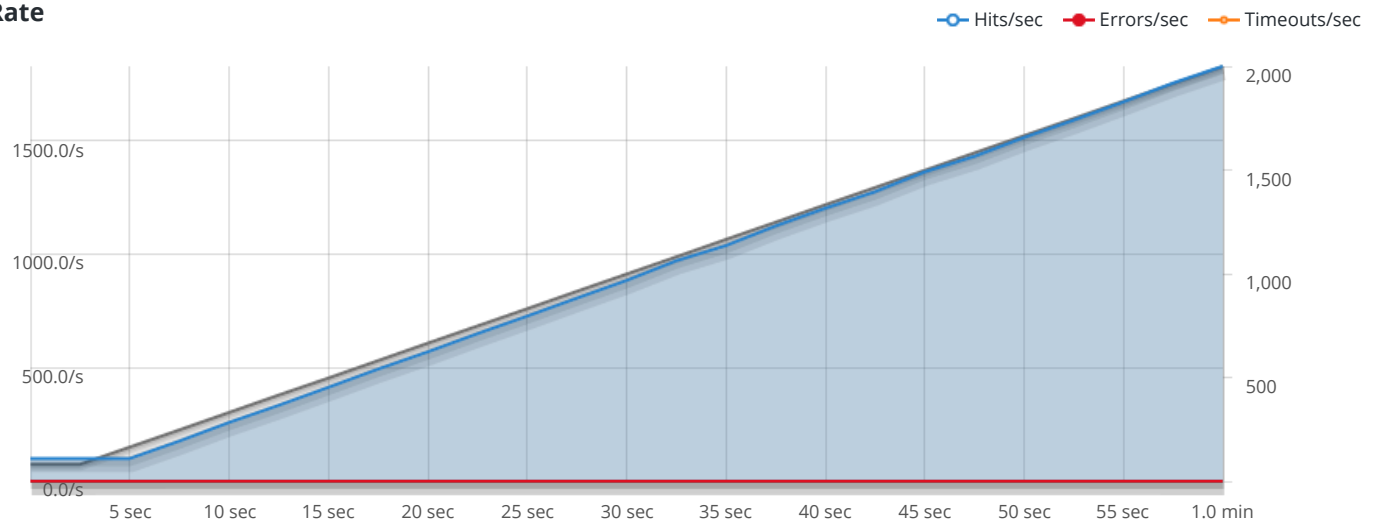

Hits **100.00%** (55499)

Errors **0.00%** (0)

Timeouts **0.00%** (0)

Hits

This rush generated **55,499** successful hits. The number of hits includes all the responses listed below. For example, if you only want **HTTP 200 OK** responses to count as Hits, then you can specify **--status 200** in your rush.

Code	Type	Description	Amount
200	HTTP	OK	55499

HTTP 200 OK **100%** (55499)

Response Times

STEP 1
Response Times

The max response time was: **64 ms @ 81 users**

Hit Rate

STEP 1
Hits/sec Errors/sec Timeouts/sec

The max hit rate was: **1,828 hits per second**