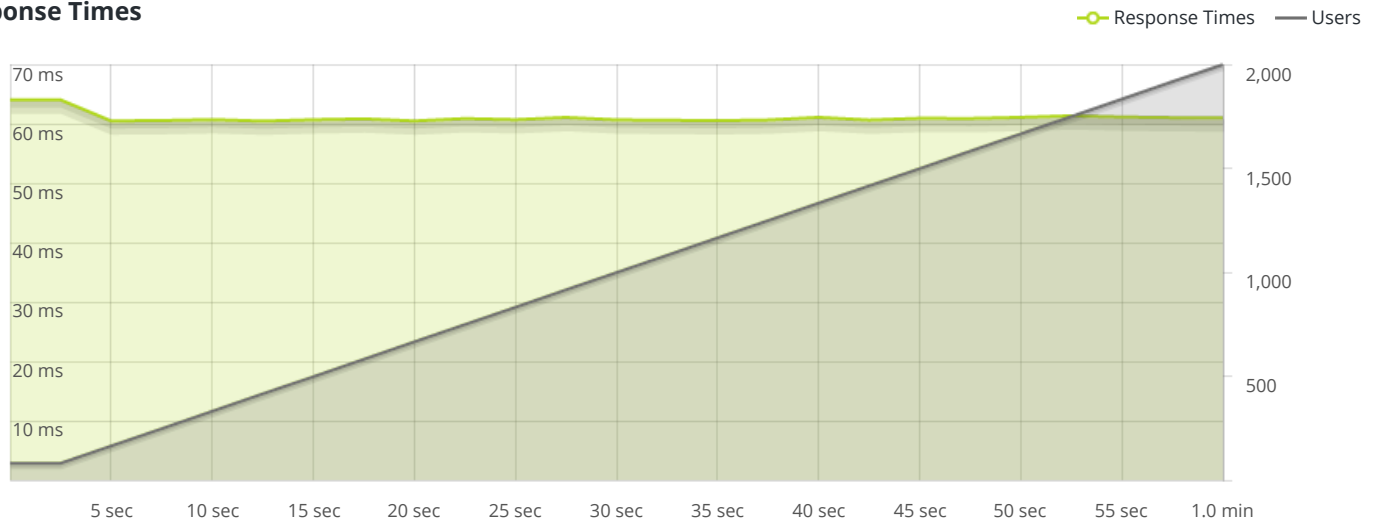

Hits **100.00%** (55499)

Errors **0.00%** (0)

Timeouts **0.00%** (0)

Hits

This rush generated **55,499** successful hits. The number of hits includes all the responses listed below. For example, if you only want **HTTP 200 OK** responses to count as Hits, then you can specify **--status 200** in your rush.

Code	Type	Description	Amount
200	HTTP	OK	55499

HTTP 200 OK **100%** (55499)

Response Times

STEP 1
Response Times

The max response time was: **64 ms @ 81 users**

Hit Rate

STEP 1
Hits/sec Errors/sec Timeouts/sec